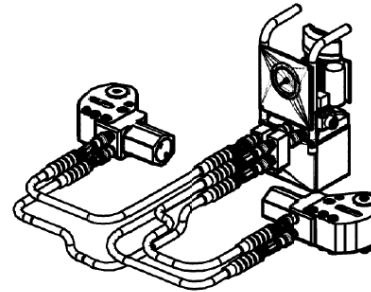

# CCR Heavy Duty Hydraulic Torque Tool

**CHRISTIE**  
TOTAL TORQUE SOLUTIONS

## Optional Extras

Range of Power Packs Available (Electric version illustrated)

Hexagon Reducing Sleeves

Male Drive Adaptors

Range of Sockets available

Special Reactions to suit individual applications

Multiple Tool Assembly