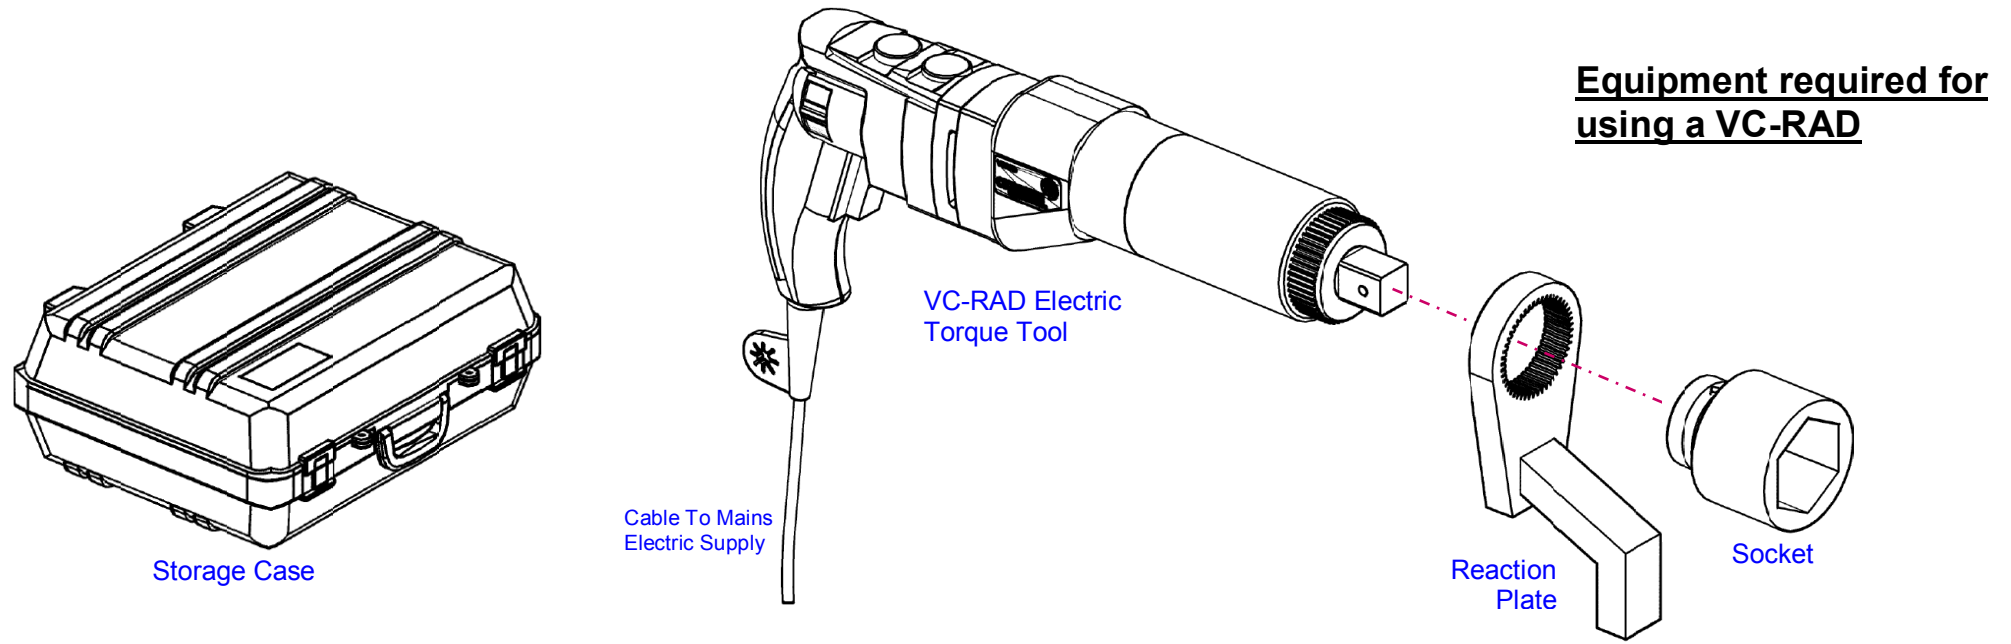

VC-RAD Electric Torque Tool

CHRISTIE
TOTAL TORQUE SOLUTIONS

Optional Extras

Nose Cones
(various lengths)

Special Reactions
to suit individual
applications

Range of
Sockets
available

Storage Trolleys

Alternative
Storage Boxes