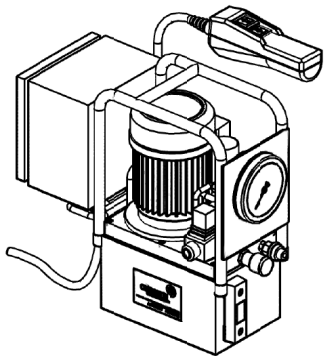

LP Hydraulic Torque Tool

CHRISTIE
TOTAL TORQUE SOLUTIONS

Equipment required for using a LP

Optional Extras

Range of Power Packs Available
(Electric version illustrated)

Hexagon Reducing Sleeves

Crows Foot Wrench Arm
(Other Arm Internals Available)