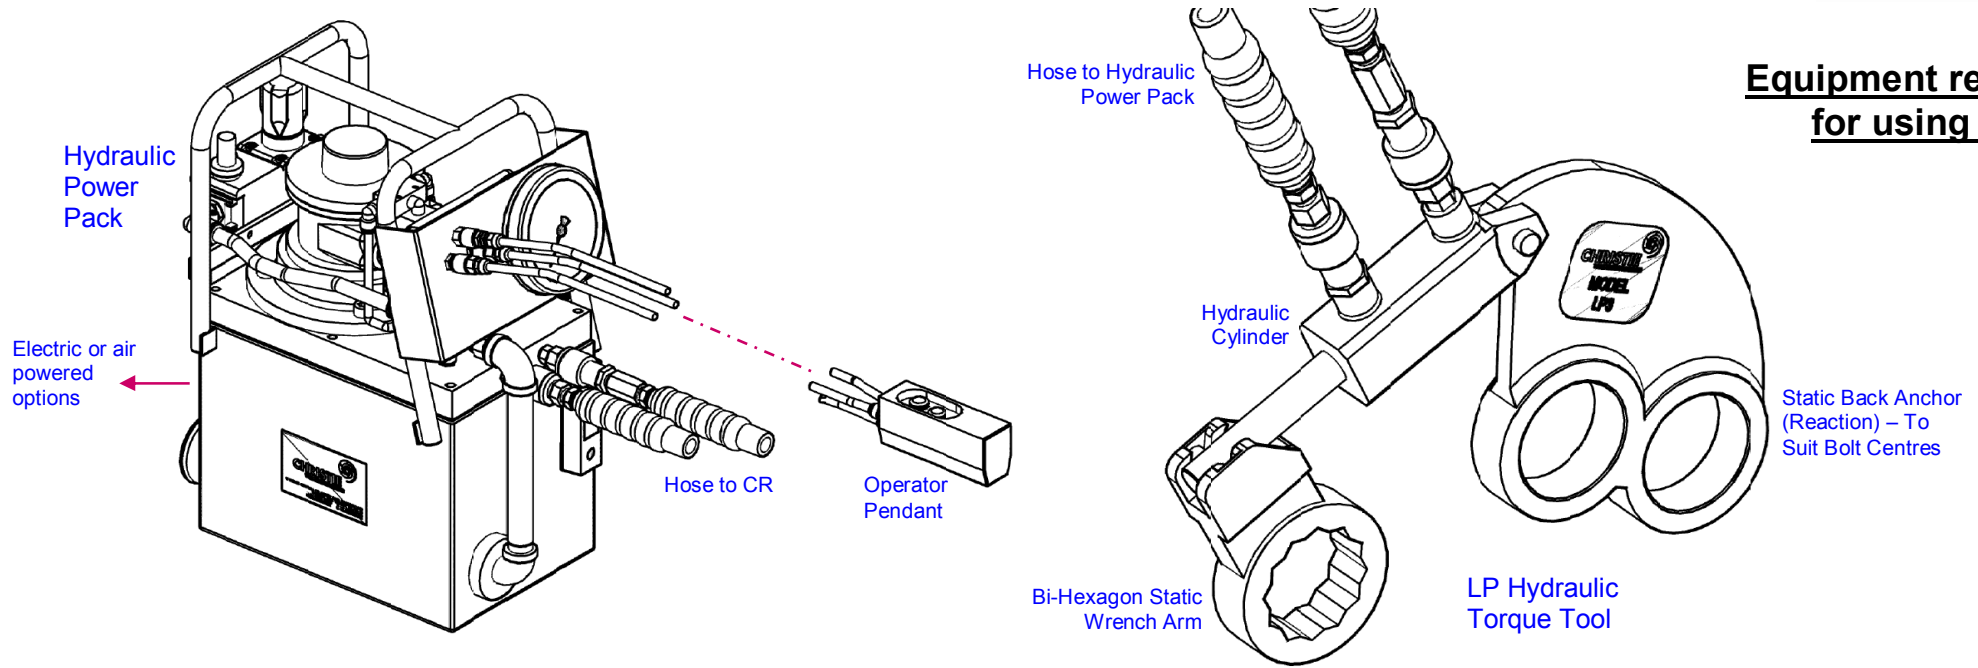

LP Hydraulic Torque Tool

CHRISTIE
TOTAL TORQUE SOLUTIONS

Equipment required for using a LP

Optional Extras

Range of Power Packs Available
(Electric version illustrated)

Hexagon Reducing Sleeves

Crows Foot Wrench Arm
(Other Arm Internals Available)

Ratchet Wrench Arm

Storage Trolleys

Storage Boxes