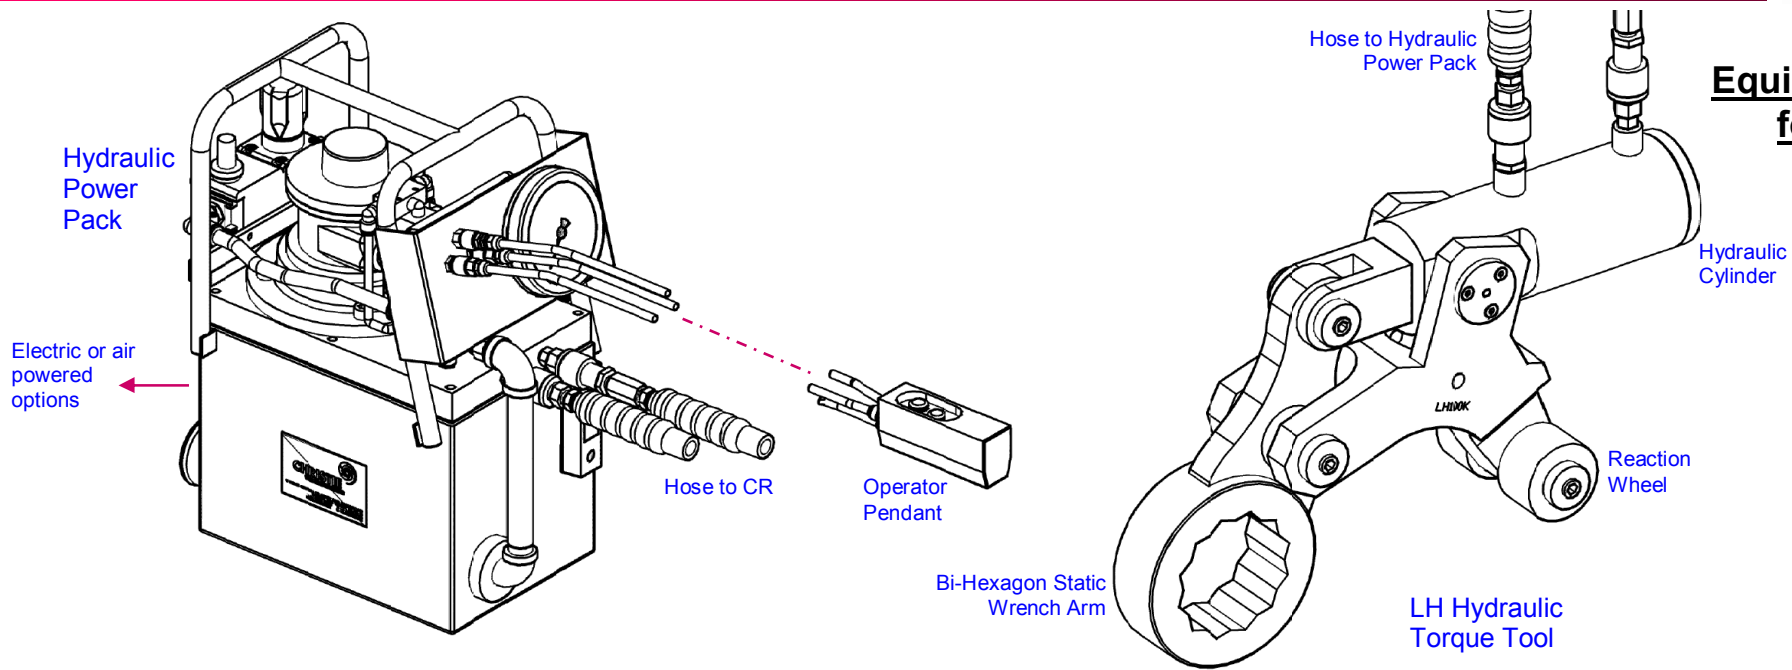

LH Hydraulic Torque Tool

CHRISTIE
TOTAL TORQUE SOLUTIONS

Equipment required for using a LH

Optional Extras

Range of Power Packs Available
(Electric version illustrated)

Hexagon
Reducing
Sleeves

Crows Foot Wrench Arm
(Other Arm Internals Available)

Ratchet Wrench Arm

Storage Trolleys

Storage Boxes