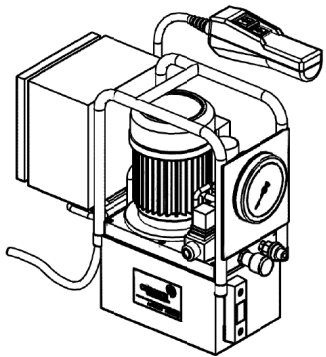

LH Hydraulic Torque Tool

CHRISTIE
TOTAL TORQUE SOLUTIONS

Equipment required for using a LH

Optional Extras

Range of Power Packs Available
(Electric version illustrated)

Hexagon
Reducing
Sleeves

Crows Foot Wrench Arm
(Other Arm Internals Available)