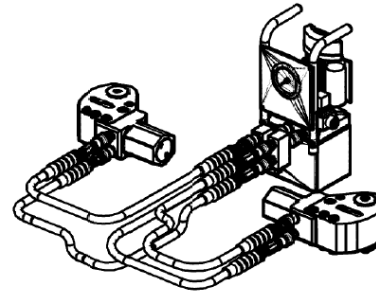

CR Heavy Duty Hydraulic Torque Tool

CHRISTIE
TOTAL TORQUE SOLUTIONS

Optional Extras

Range of Power Packs Available (Electric version illustrated)

Alternative Drive Adaptors

Range of Sockets available

Special Reactions to suit individual applications

Multiple Tool Assembly

Storage Trolleys

Storage Boxes