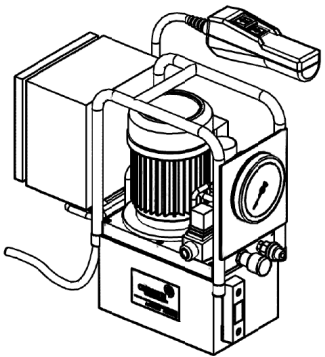

CR Heavy Duty Hydraulic Torque Tool

CHRISTIE
TOTAL TORQUE SOLUTIONS

Optional Extras

Range of Power Packs Available (Electric version illustrated)

Alternative Drive Adaptors

Range of Sockets available

Special Reactions to suit individual applications