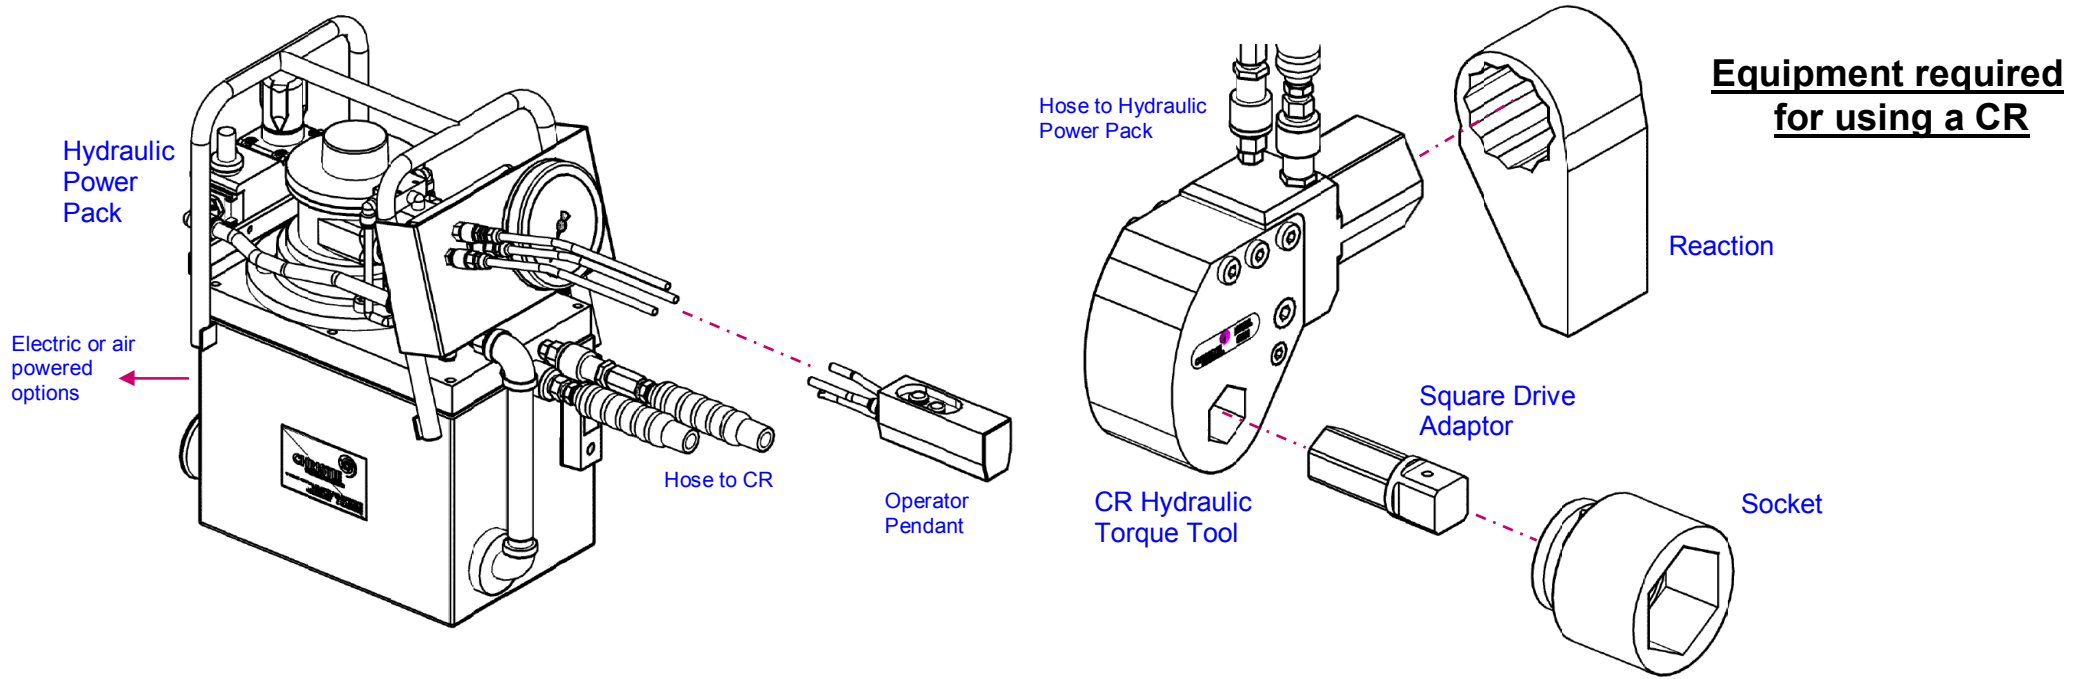

CR Heavy Duty Hydraulic Torque Tool

CHRISTIE
TOTAL TORQUE SOLUTIONS

Optional Extras

Range of Power Packs Available (Electric version illustrated)

Alternative Drive Adaptors

Range of Sockets available

Special Reactions to suit individual applications

Multiple Tool Assembly

Storage Trolleys

Storage Boxes